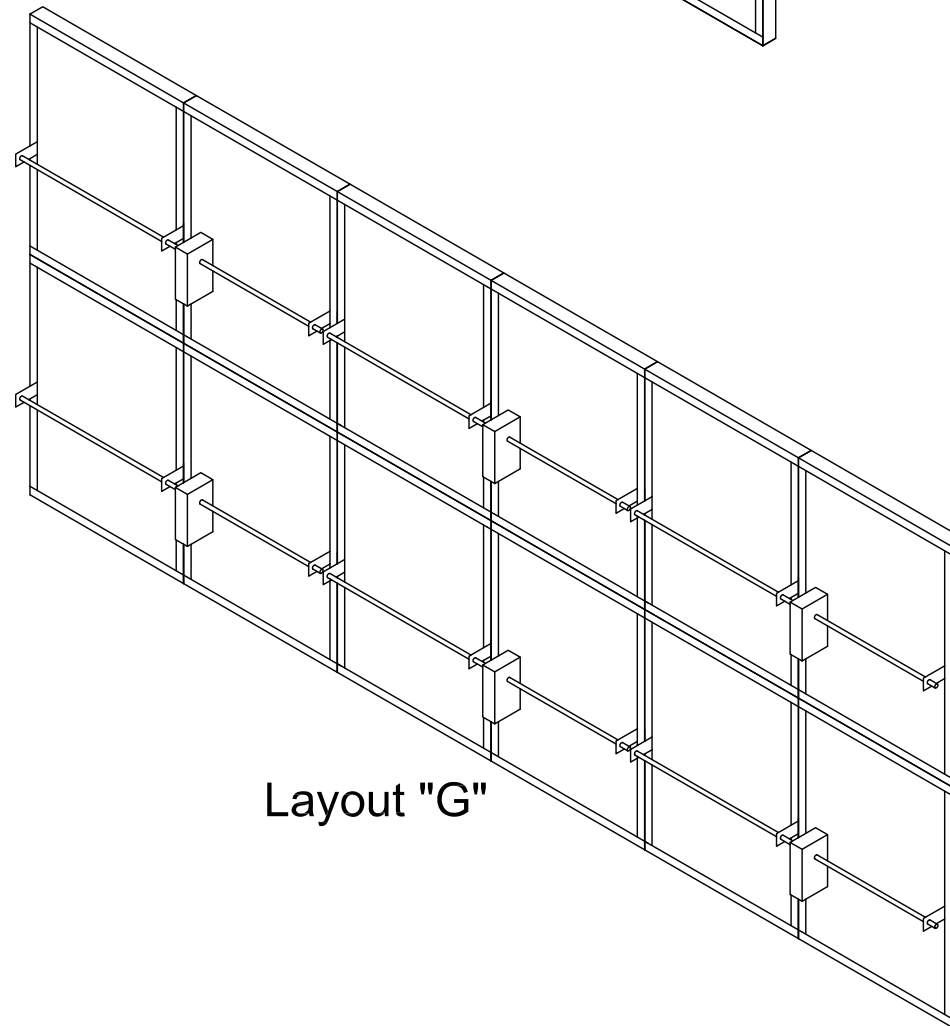

Layout "A"

Layout "B"

Layout "C"

Layout "D"

Layout "E"

Layout "F"

Layout "G"

DEPENDABLE PRODUCTS
SINCE 1955

1855 SOUTH 54TH AVENUE, CICERO, IL. 60650

ARCH/ENGR:

CUSTOMER:

REV.	DATE	BY	PROJECT:	TITLE:
			DATE:	DRAWN:
			CHKD:	DRWG #: